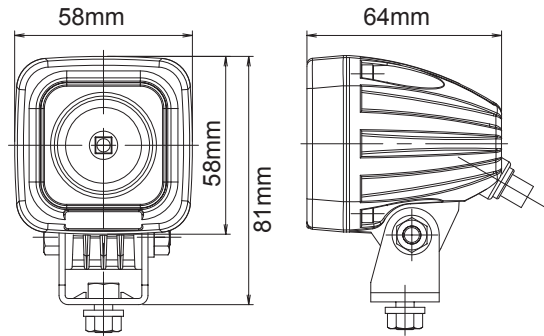

EAGLE EYE

Black  owl

PROMETHEUS 

DAWN KNIGHT

SIRIUS RAY 10 Watt Work Lights

- 1 x 10 Watt High Power Cree LED's
- Mixed Beam Projection with Optic Lens & Reflector
- Electrically protected against EMI/EMC interference
- Operating Voltage: 9-36V
- Die-Cast Aluminum Housing
- Stainless Steel Fixings
- Unbreakable Polycarbonate Lens
- Remote Weather Proof Deutsch Connector
- Current Draw: 0.58A @12V DC / 0.3A @24V DC
- Life Span: ±50,000Hours
- Lumens: 900
- Operating Temperature: -40°C to +50°C
- Dimensions: 58 x 58 x 64mm
- Weight: 310g

900 LUMENS

Shinobi

Part No.	Beam Type	Beam Pattern	Colour
LV0170	Flood	40°	Black
LV0170S	Spot	15°	Black
LV0170W	Flood	40°	White

SIRIUS RAY 20 Watt Work Lights

- 2 x 10 Watt High Power Cree LED's
- Mixed Beam Projection with Optic Lens & Reflector
- Electrically protected against EMI/EMC interference
- Operating Voltage: 9-36V
- Die-Cast Aluminum Housing
- Stainless Steel Fixings
- Unbreakable Polycarbonate Lens
- Remote Weather Proof Deutsch Connector
- Current Draw: 0.97A @12V DC / 0.5A @24VDC
- Life Span: ±50,000Hours
- Lumens: 1800
- Operating Temperature: -40°C to +50°C
- Dimensions: 104 x 65 x 66mm
- Weight: 640g