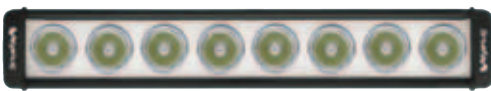

5 Year Warranty

3600 LUMENS

PROMETHEUS

Part No.	Beam Type	Beam Pattern	Colour
LV0173	Flood	40°	Black
LV0173S	Spot	15°	Black
LV0173W	Flood	40°	White

SIRIUS RAY 40-200 Watt Light Bars

- 10 Watt High Power Cree LED's
- Mixed Beam Projection with Optic Lens & Reflector
- Electrically protected against EMI/EMC interference
- Operating Voltage: 9-36V
- Die-Cast Aluminum Housing
- Stainless Steel Fixings
- Unbreakable Polycarbonate Lens
- Remote Weather Proof Deutsch Connector
- Life Span: ±50,000Hours
- Lumens: 3600-18000
- Operating Temperature: -40°C to +50°C

5 Year Warranty

4 LED

6 LED

8 LED

12 LED

20 LED

DAWN KNIGHT

Part No.	No of LED's	Beam Type	Beam Pattern	Colour	Power	Lumens	Current Draw 12V / 24V	Dimensions (mm)	Weight
LV0174	4	Flood	40°	Black	40 Watt	3600	1.8 Amp	195 x 59 x 93	1.2kg
LV0174S	4	Spot	15°	Black	40 Watt	3600	1.8 Amp	195 x 59 x 93	1.2kg
LV0174W	4	Flood	40°	White	40 Watt	3600	1.8 Amp	195 x 59 x 93	1.2kg
LV0175	6	Flood	40°	Black	60 Watt	5400	2.7 Amp	275 x 59 x 93	1.7kg
LV0175S	6	Spot	15°	Black	60 Watt	5400	2.7 Amp	275 x 59 x 93	1.7kg
LV0176	8	Flood	40°	Black	80 Watt	7200	3.6 Amp	355 x 59 x 93	2.17kg
LV0176S	8	Spot	15°	Black	80 Watt	7200	3.6 Amp	355 x 59 x 93	2.17kg
LV0176W	8	Flood	40°	White	80 Watt	7200	3.6 Amp	355 x 59 x 93	2.17kg
LV0177	12	Flood	40°	Black	120 Watt	10800	4.5 Amp	515 x 59 x 93	3.11kg
LV0177C	12	Combi	Mixed	Black	120 Watt	10800	4.5 Amp	515 x 59 x 93	3.11kg
LV0177S	12	Spot	15°	Black	120 Watt	10800	4.5 Amp	515 x 59 x 93	3.11kg
LV0178	20	Flood	40°	Black	200 Watt	18000	8.0 Amp	835 x 59 x 93	4.99kg
LV0178S	20	Spot	15°	Black	200 Watt	18000	8.0 Amp	835 x 59 x 93	4.99kg