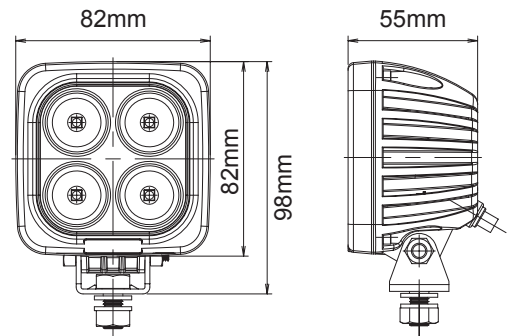

5 Year Warranty

1840 LUMENS

Black Owl

Part No.	Beam Type	Beam Pattern	Colour
LV0172	Flood	40°	Black
LV0172S	Spot	10°	Black
LV0172W	Flood	40°	White

SIRIUS RAY 40 Watt Work Lights

- 4 x 10 Watt High Power Cree LED's
- Mixed Beam Projection with Optic Lens & Reflector
- Electrically protected against EMI/EMC interference
- Operating Voltage: 9-36V
- Die-Cast Aluminum Housing
- Stainless Steel Fixings
- Unbreakable Polycarbonate Lens
- Remote Weather Proof Deutsch Connector
- Current Draw: 1.38A @12V DC / 0.72A @24VDC
- Life Span: ±50,000Hours
- Lumens: 3600
- Operating Temperature: -40°C to +50°C
- Dimensions: 82 x 82 x 55mm
- Weight: 835g

5 Year Warranty

4 LED

6 LED

8 LED

12 LED

20 LED

DAWN KNIGHT

Part No.	No of LED's	Beam Type	Beam Pattern	Colour	Power	Lumens	Current Draw 12V / 24V	Dimensions (mm)	Weight
LV0174	4	Flood	40°	Black	40 Watt	3600	1.8 Amp	195 x 59 x 93	1.2kg
LV0174S	4	Spot	15°	Black	40 Watt	3600	1.8 Amp	195 x 59 x 93	1.2kg
LV0174W	4	Flood	40°	White	40 Watt	3600	1.8 Amp	195 x 59 x 93	1.2kg
LV0175	6	Flood	40°	Black	60 Watt	5400	2.7 Amp	275 x 59 x 93	1.7kg
LV0175S	6	Spot	15°	Black	60 Watt	5400	2.7 Amp	275 x 59 x 93	1.7kg
LV0176	8	Flood	40°	Black	80 Watt	7200	3.6 Amp	355 x 59 x 93	2.17kg
LV0176S	8	Spot	15°	Black	80 Watt	7200	3.6 Amp	355 x 59 x 93	2.17kg
LV0176W	8	Flood	40°	White	80 Watt	7200	3.6 Amp	355 x 59 x 93	2.17kg
LV0177	12	Flood	40°	Black	120 Watt	10800	4.5 Amp	515 x 59 x 93	3.11kg
LV0177C	12	Combi	Mixed	Black	120 Watt	10800	4.5 Amp	515 x 59 x 93	3.11kg
LV0177S	12	Spot	15°	Black	120 Watt	10800	4.5 Amp	515 x 59 x 93	3.11kg
LV0178	20	Flood	40°	Black	200 Watt	18000	8.0 Amp	835 x 59 x 93	4.99kg
LV0178S	20	Spot	15°	Black	200 Watt	18000	8.0 Amp	835 x 59 x 93	4.99kg