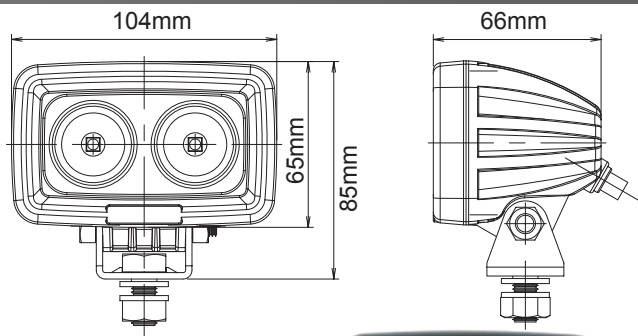

900 LUMENS

Shinobi

Part No.	Beam Type	Beam Pattern	Colour
LV0170	Flood	40°	Black
LV0170S	Spot	15°	Black
LV0170W	Flood	40°	White

SIRIUS RAY 20 Watt Work Lights

- 2 x 10 Watt High Power Cree LED's
- Mixed Beam Projection with Optic Lens & Reflector
- Electrically protected against EMI/EMC interference
- Operating Voltage: 9-36V
- Die-Cast Aluminum Housing
- Stainless Steel Fixings
- Unbreakable Polycarbonate Lens
- Remote Weather Proof Deutsch Connector
- Current Draw: 0.97A @12V DC / 0.5A @24VDC
- Life Span: ±50,000Hours
- Lumens: 1800
- Operating Temperature: -40°C to +50°C
- Dimensions: 104 x 65 x 66mm
- Weight: 640g

1800 LUMENS

EAGLE EYE

Part No.	Beam Type	Beam Pattern	Colour
LV0171	Flood	40°	Black
LV0171S	Spot	15°	Black
LV0171W	Flood	40°	White

SIRIUS RAY 20 Watt Work Lights

- 4 x 5 Watt High Power Cree LED's
- Mixed Beam Projection with Optic Lens & Reflector
- Electrically protected against EMI/EMC interference
- Operating Voltage: 9-36V
- Die-Cast Aluminum Housing
- Stainless Steel Fixings
- Unbreakable Polycarbonate Lens
- Remote Weather Proof Deutsch Connector
- Current Draw: 0.82A @12V DC / 0.41A @24V DC
- Life Span: ±50,000Hours
- Lumens: 1840
- Operating Temperature: -40°C to +50°C
- Dimensions: 72 x 72 x 62mm
- Weight: 500g