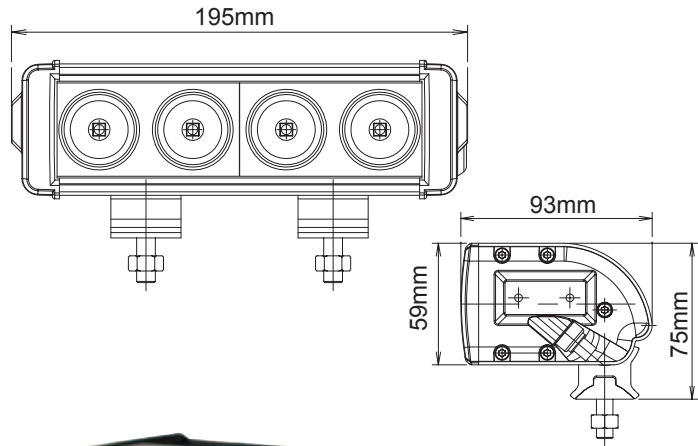

5 Year Warranty

1840 LUMENS

Black Owl

Part No.	Beam Type	Beam Pattern	Colour
LV0172	Flood	40°	Black
LV0172S	Spot	10°	Black
LV0172W	Flood	40°	White

SIRIUS RAY 40 Watt Work Lights

- 4 x 10 Watt High Power Cree LED's
- Mixed Beam Projection with Optic Lens & Reflector
- Electrically protected against EMI/EMC interference
- Operating Voltage: 9-36V
- Die-Cast Aluminum Housing
- Stainless Steel Fixings
- Unbreakable Polycarbonate Lens
- Remote Weather Proof Deutsch Connector
- Current Draw: 1.38A @12V DC / 0.72A @24VDC
- Life Span: ±50,000Hours
- Lumens: 3600
- Operating Temperature: -40°C to +50°C
- Dimensions: 82 x 82 x 55mm
- Weight: 835g

5 Year Warranty

4 LED

6 LED

8 LED

12 LED

20 LED

DAWN KNIGHT

Part No.	No of LED's	Beam Type	Beam Pattern	Colour	Power	Lumens	Current Draw 12V / 24V	Dimensions (mm)	Weight
LV0174	4	Flood	40°	Black	40 Watt	3600	1.8 Amp	195 x 59 x 93	1.2kg
LV0174S	4	Spot	15°	Black	40 Watt	3600	1.8 Amp	195 x 59 x 93	1.2kg
LV0174W	4	Flood	40°	White	40 Watt	3600	1.8 Amp	195 x 59 x 93	1.2kg
LV0175	6	Flood	40°	Black	60 Watt	5400	2.7 Amp	275 x 59 x 93	1.7kg
LV0175S	6	Spot	15°	Black	60 Watt	5400	2.7 Amp	275 x 59 x 93	1.7kg
LV0176	8	Flood	40°	Black	80 Watt	7200	3.6 Amp	355 x 59 x 93	2.17kg
LV0176S	8	Spot	15°	Black	80 Watt	7200	3.6 Amp	355 x 59 x 93	2.17kg
LV0176W	8	Flood	40°	White	80 Watt	7200	3.6 Amp	355 x 59 x 93	2.17kg
LV0177	12	Flood	40°	Black	120 Watt	10800	4.5 Amp	515 x 59 x 93	3.11kg
LV0177C	12	Combi	Mixed	Black	120 Watt	10800	4.5 Amp	515 x 59 x 93	3.11kg
LV0177S	12	Spot	15°	Black	120 Watt	10800	4.5 Amp	515 x 59 x 93	3.11kg
LV0178	20	Flood	40°	Black	200 Watt	18000	8.0 Amp	835 x 59 x 93	4.99kg
LV0178S	20	Spot	15°	Black	200 Watt	18000	8.0 Amp	835 x 59 x 93	4.99kg