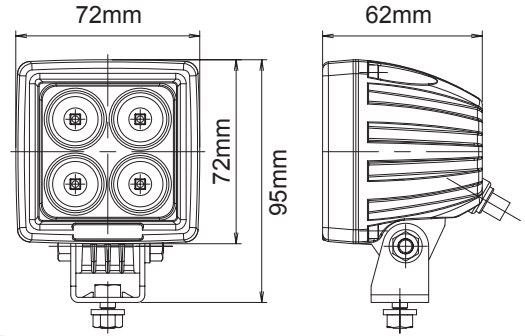

1800 LUMENS

EAGLE EYE

Part No.	Beam Type	Beam Pattern	Colour
LV0171	Flood	40°	Black
LV0171S	Spot	15°	Black
LV0171W	Flood	40°	White

SIRIUS RAY 20 Watt Work Lights

- 4 x 5 Watt High Power Cree LED's
- Mixed Beam Projection with Optic Lens & Reflector
- Electrically protected against EMI/EMC interference
- Operating Voltage: 9-36V
- Die-Cast Aluminum Housing
- Stainless Steel Fixings
- Unbreakable Polycarbonate Lens
- Remote Weather Proof Deutsch Connector
- Current Draw: 0.82A @12V DC / 0.41A @24V DC
- Life Span: ±50,000Hours
- Lumens: 1840
- Operating Temperature: -40°C to +50°C
- Dimensions: 72 x 72 x 62mm
- Weight: 500g

5 Year Warranty

1840 LUMENS

Black Owl

Part No.	Beam Type	Beam Pattern	Colour
LV0172	Flood	40°	Black
LV0172S	Spot	10°	Black
LV0172W	Flood	40°	White

SIRIUS RAY 40 Watt Work Lights

- 4 x 10 Watt High Power Cree LED's
- Mixed Beam Projection with Optic Lens & Reflector
- Electrically protected against EMI/EMC interference
- Operating Voltage: 9-36V
- Die-Cast Aluminum Housing
- Stainless Steel Fixings
- Unbreakable Polycarbonate Lens
- Remote Weather Proof Deutsch Connector
- Current Draw: 1.38A @12V DC / 0.72A @24VDC
- Life Span: ±50,000Hours
- Lumens: 3600
- Operating Temperature: -40°C to +50°C
- Dimensions: 82 x 82 x 55mm
- Weight: 835g